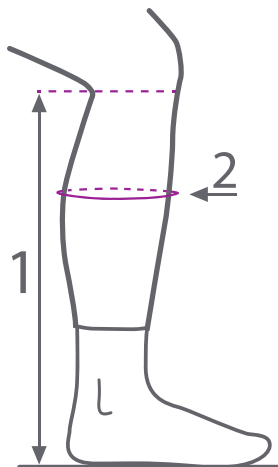

## Size chart riding boot Tamar

Size:	36	37	38	39	40	41	42
1	44	45	46	47	47	47	48
2	33,5	34,5	35,5	35,5	36,5	37,5	38,5

## Size chart riding boot Tamar Wide

Size:	36	37	38	39	40	41	42
1	44	45	46	47	47	47	48
2	36	37	38	38	39	40	40

Size chart in cm

## Measuring guide

**Find 1** by measuring your leg from the ground to hollow on the back of your knee.

**Find 2** by measuring the circumference of your calf at the widest point.

Preferably measure while wearing riding breeches. Not with jeans or the bare leg.